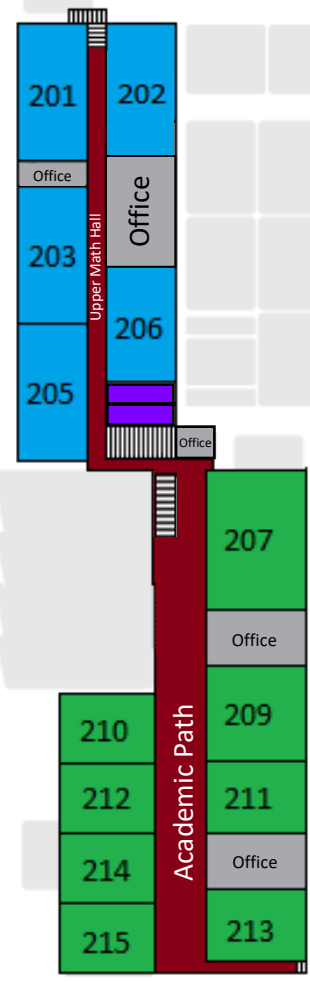

Helena High School (Upper Level)

Montana Avenue

Billings Avenue

KEY

- Science
- Math
- Upper Gym
- Door
- Stairway

N Roberts Street

Built by: Andrew Thennis, Kyler Smith & Buffy Smith 2022